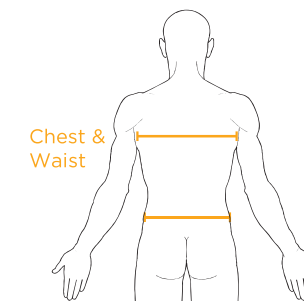

Measurement	XXXS	XXS	XS	S	M	L / XL
FF3075	Boom Short	Waist	-	-	61cm - 69cm	71cm - 79cm	81cm - 89cm	91cm - 109cm
FF3085	Boom Short Junior	Waist	53cm - 56cm	58cm - 61cm	-	-	-	-

CLIMATE CONTROL

		Measurement	XS	S	M	L	XL	XXL
FF6051	Tech 3 Base Layer 2 L-S Shirt	Chest	74cm - 79cm	81cm - 89cm	91cm - 99cm	102cm - 109cm	112cm - 119cm	-
FF6053	Tech 3 Base Layer 2 Pants	Waist	66cm - 74cm	76cm - 84cm	86cm - 94cm	97cm - 104cm	107cm - 114cm	-
FF6054	Tech 3 Base Layer Balaclava	Universal	One size	One size	One size	One size	One size	One size
FF6055	Tech 3 Base Layer Neck Warmer	Universal	One size	One size	One size	One size	One size	One size
FF6056	Tech 3 Base Layer Suit	Chest	74cm - 79cm	81cm - 89cm	91cm - 99cm	102cm - 109cm	112cm - 119cm	-
FF5031	Tornado Advance 2 Shirt	Chest	79cm - 84cm	86cm - 91cm	94cm - 99cm	102cm - 107cm	109cm - 114cm	117cm - 122cm
FF5032	Tornado Advance 2 Pants	Waist	61cm - 69cm	71cm - 79cm	81cm - 86cm	89cm - 96cm	99cm - 107cm	109cm - 117cm
FF5033	Tornado Advance 2 Balaclava	Universal	One size	One size	One size	One size	One size	One size
FF5034	Tornado Advance 2 Neck Warmer	Universal	One size	One size	One size	One size	One size	One size
FF5035	Tornado Advance 2 Gloves	Palm size	-	18cm	19cm - 20cm	21cm - 23cm	24cm - 25cm	-

PLEASE NOTE: These sizings are for guidance only. Forcefield always recommend that you are professionally sized to ensure correct fitting.