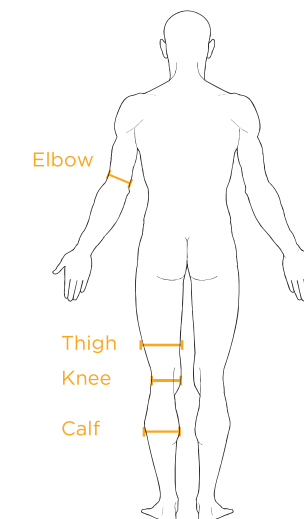

Measurement	XXXS	XXS	XS	S	M	L / XL
FF3075	Boom Short	Waist	-	-	61cm - 69cm	71cm - 79cm	81cm - 89cm	91cm - 109cm
FF3085	Boom Short Junior	Waist	53cm - 56cm	58cm - 61cm	-	-	-	-

CLIMATE CONTROL

		Measurement	XS	S	M	L	XL	XXL
FF6051	Tech 3 Base Layer 2 L-S Shirt	Chest	74cm - 79cm	81cm - 89cm	91cm - 99cm	102cm - 109cm	112cm - 119cm	-
FF6053	Tech 3 Base Layer 2 Pants	Waist	66cm - 74cm	76cm - 84cm	86cm - 94cm	97cm - 104cm	107cm - 114cm	-
FF6054	Tech 3 Base Layer Balaclava	Universal	One size	One size	One size	One size	One size	One size
FF6055	Tech 3 Base Layer Neck Warmer	Universal	One size	One size	One size	One size	One size	One size
FF6056	Tech 3 Base Layer Suit	Chest	74cm - 79cm	81cm - 89cm	91cm - 99cm	102cm - 109cm	112cm - 119cm	-
FF5031	Tornado Advance 2 Shirt	Chest	79cm - 84cm	86cm - 91cm	94cm - 99cm	102cm - 107cm	109cm - 114cm	117cm - 122cm
FF5032	Tornado Advance 2 Pants	Waist	61cm - 69cm	71cm - 79cm	81cm - 86cm	89cm - 96cm	99cm - 107cm	109cm - 117cm
FF5033	Tornado Advance 2 Balaclava	Universal	One size	One size	One size	One size	One size	One size
FF5034	Tornado Advance 2 Neck Warmer	Universal	One size	One size	One size	One size	One size	One size
FF5035	Tornado Advance 2 Gloves	Palm size	-	18cm	19cm - 20cm	21cm - 23cm	24cm - 25cm	-

PLEASE NOTE: These sizings are for guidance only. Forcefield always recommend that you are professionally sized to ensure correct fitting.