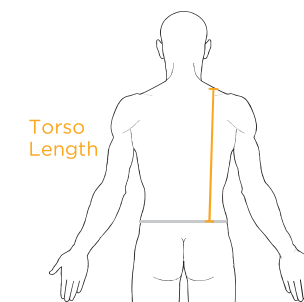

Measurement	XXXS	XXS	XS	S	M	L / XL
FF3075	Boom Short	Waist	-	-	61cm - 69cm	71cm - 79cm	81cm - 89cm	91cm - 109cm
FF3085	Boom Short Junior	Waist	53cm - 56cm	58cm - 61cm	-	-	-	-

CLIMATE CONTROL

		Measurement	XS	S	M	L	XL	XXL
FF6051	Tech 3 Base Layer 2 L-S Shirt	Chest	74cm - 79cm	81cm - 89cm	91cm - 99cm	102cm - 109cm	112cm - 119cm	-
FF6053	Tech 3 Base Layer 2 Pants	Waist	66cm - 74cm	76cm - 84cm	86cm - 94cm	97cm - 104cm	107cm - 114cm	-
FF6054	Tech 3 Base Layer Balaclava	Universal	One size	One size	One size	One size	One size	One size
FF6055	Tech 3 Base Layer Neck Warmer	Universal	One size	One size	One size	One size	One size	One size
FF6056	Tech 3 Base Layer Suit	Chest	74cm - 79cm	81cm - 89cm	91cm - 99cm	102cm - 109cm	112cm - 119cm	-
FF5031	Tornado Advance 2 Shirt	Chest	79cm - 84cm	86cm - 91cm	94cm - 99cm	102cm - 107cm	109cm - 114cm	117cm - 122cm
FF5032	Tornado Advance 2 Pants	Waist	61cm - 69cm	71cm - 79cm	81cm - 86cm	89cm - 96cm	99cm - 107cm	109cm - 117cm
FF5033	Tornado Advance 2 Balaclava	Universal	One size	One size	One size	One size	One size	One size
FF5034	Tornado Advance 2 Neck Warmer	Universal	One size	One size	One size	One size	One size	One size
FF5035	Tornado Advance 2 Gloves	Palm size	-	18cm	19cm - 20cm	21cm - 23cm	24cm - 25cm	-

PLEASE NOTE: These sizings are for guidance only. Forcefield always recommend that you are professionally sized to ensure correct fitting.